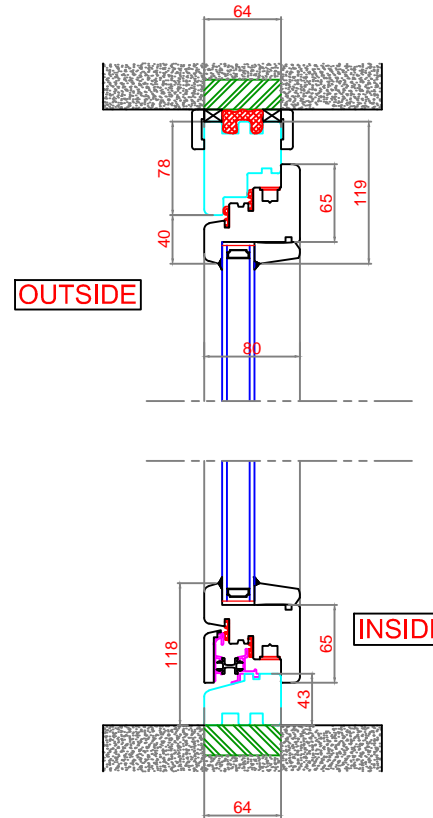

ELEVATION (NTS)

SECTION 'A-A'
VERTICAL SECTIONS

SECTION 'B-B'
HORIZONTAL SECTION IN PLAN

System : Magnum

Description
T&T

PANTO

YES IMPORTED SOLUTIONS PVT. LTD.
 12, Raghuvanshi Mills, S.B. Marg,
 Lower Parel (West)
 Mumbai - 400013
 Tel: 022-24932310, Fax : 022-24932309