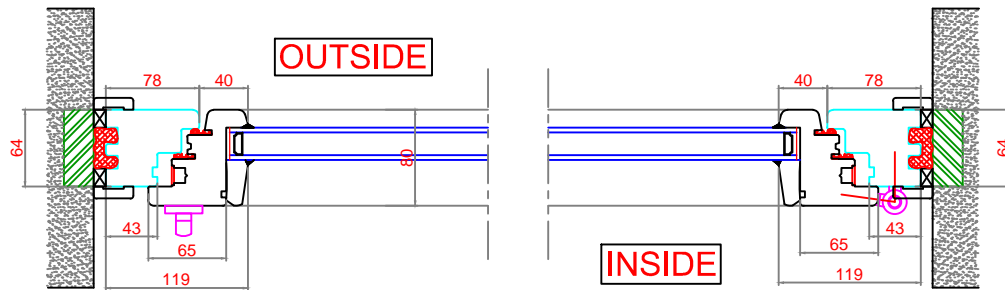

ELEVATION (NTS)

SECTION 'A-A'
VERTICAL SECTIONS

SECTION 'B-B'
HORIZONTAL SECTION IN PLAN

System : Magnum

Description
T&T

PANTO

YES IMPORTED SOLUTIONS PVT. LTD.
 12, Raghuvanshi Mills, S.B. Marg,
 Lower Parel (West)
 Mumbai - 400013
 Tel: 022-24932310, Fax : 022-24932309