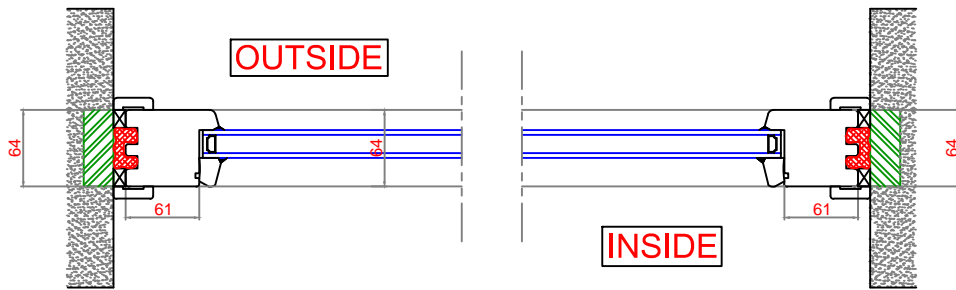

ELEVATION (NTS)

SECTION 'A'-'A'
VERTICAL SECTIONS

SECTION 'B'-'B'
HORIZONTAL SECTION IN PLAN

System : System 64

Description
Fix

PANTO

YES IMPORTED SOLUTIONS PVT. LTD.
12, Raghuvanshi Mills, S.B. Marg,
Lower Parel (West)
Mumbai - 400013
Tel: 022-24932310, Fax : 022-24932309