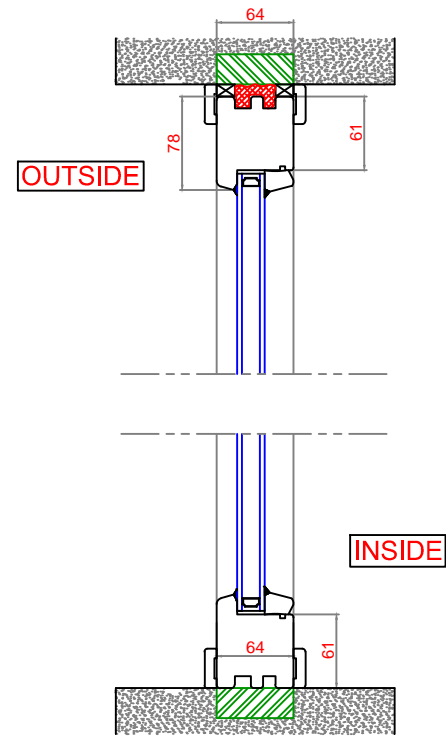

ELEVATION (NTS)

SECTION 'A'-'A'
VERTICAL SECTIONS

SECTION 'B'-'B'
HORIZONTAL SECTION IN PLAN

System : System 64

Description
Fix

PANTO

YES IMPORTED SOLUTIONS PVT. LTD.
12, Raghuvanshi Mills, S.B. Marg,
Lower Parel (West)
Mumbai - 400013
Tel: 022-24932310, Fax : 022-24932309