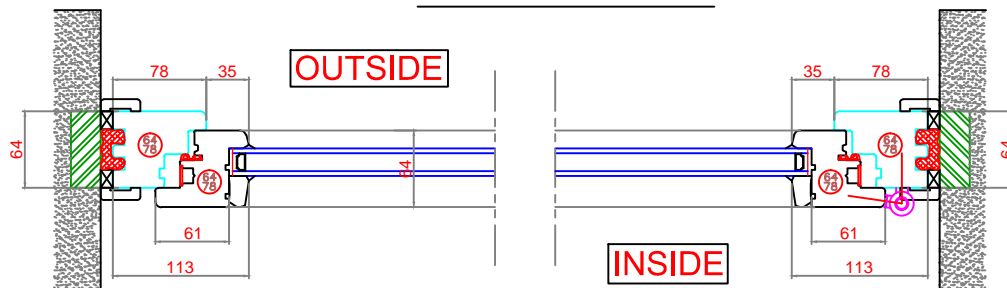

ELEVATION (NTS)

SECTION 'A'-'A'
VERTICAL SECTIONS

SECTION 'B'-'B'
HORIZONTAL SECTION IN PLAN

System : System 64

Description
T&T

PANTO

YES IMPORTED SOLUTIONS PVT. LTD.
 12, Raghuvanshi Mills, S.B. Marg,
 Lower Parel (West)
 Mumbai - 400013
 Tel: 022-24932310, Fax : 022-24932309