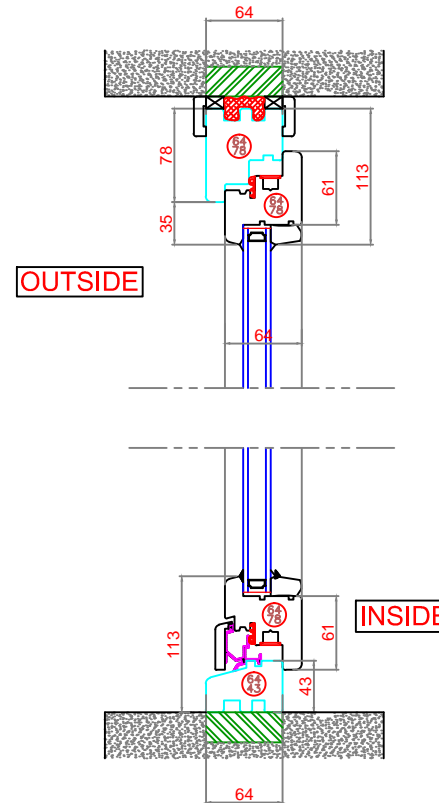

ELEVATION (NTS)

SECTION 'A'-'A'
VERTICAL SECTIONS

SECTION 'B'-'B'
HORIZONTAL SECTION IN PLAN

System : System 64

Description
T&T

PANTO

YES IMPORTED SOLUTIONS PVT. LTD.
 12, Raghuvanshi Mills, S.B. Marg,
 Lower Parel (West)
 Mumbai - 400013
 Tel: 022-24932310, Fax : 022-24932309