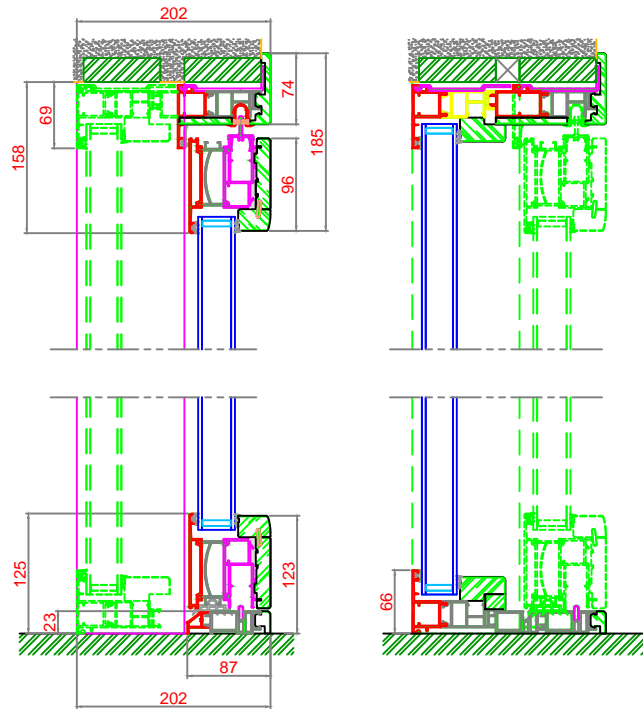

ELEVATION

SECTION 'A'-'A'

SECTION 'B'-'B'

VERTICAL SECTIONS

SECTION 'C'-'C'

HORIZONTAL SECTION IN PLAN

Description
1 FIX + 1 LIFT & SLIDE

FINESTRE

STRATO

LEGNO + RESINA + ALLUMINIO

YES IMOPRTED SOLUTIONS PVT. LTD.

12, Raghuvanshi Mills, S.B. Marg,
Lower Parel (West)

Mumbai - 400013

Tel: 022-24932310, Fax : 022-24932309