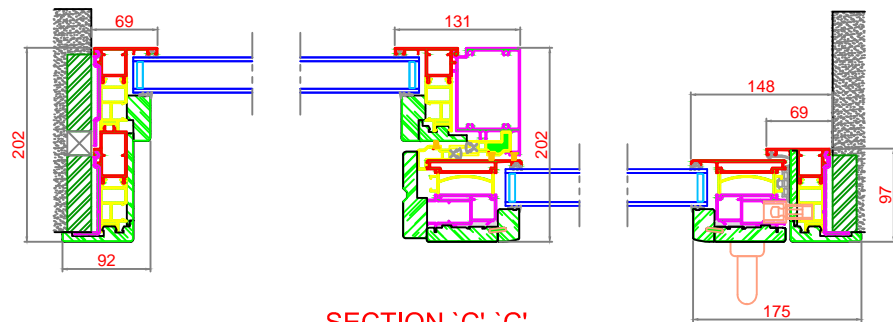

ELEVATION

SECTION 'A'-'A'

SECTION 'B'-'B'

VERTICAL SECTIONS

SECTION 'C'-'C'

HORIZONTAL SECTION IN PLAN

Description
1 FIX + 1 LIFT & SLIDE

FINESTRE

STRATO

LEGNO + RESINA + ALLUMINIO

YES IMOPRTED SOLUTIONS PVT. LTD.

12, Raghuvanshi Mills, S.B. Marg,
Lower Parel (West)

Mumbai - 400013

Tel: 022-24932310, Fax : 022-24932309