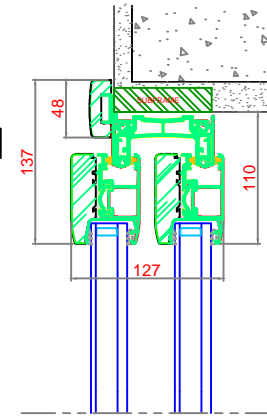

ELEVATION (NTS)

OUTSIDE

INSIDE

SECTION 'A'-'A'
VERTICAL SECTIONS

SECTION 'B'-'B'

HORIZONTAL SECTION IN PLAN

INSIDE

Description
2 SI Sliding

FINESTRE

STRATO

LEGNO + RESINA + ALLUMINIO

YES IMPORTED SOLUTIONS PVT. LTD.

12, Raghuvanshi Mills, S.B. Marg,
Lower Parel (West)

Mumbai - 400013

Tel: 022-24932310, Fax : 022-24932309