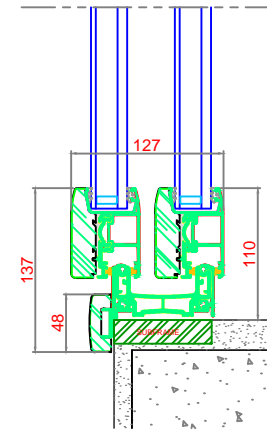

ELEVATION (NTS)

OUTSIDE

INSIDE

SECTION 'A'-'A'
VERTICAL SECTIONS

SECTION 'B'-'B'

HORIZONTAL SECTION IN PLAN

INSIDE

Description
2 SI Sliding

FINESTRE

STRATO

LEGNO + RESINA + ALLUMINIO

YES IMPORTED SOLUTIONS PVT. LTD.

12, Raghuvanshi Mills, S.B. Marg,
Lower Parel (West)

Mumbai - 400013

Tel: 022-24932310, Fax : 022-24932309