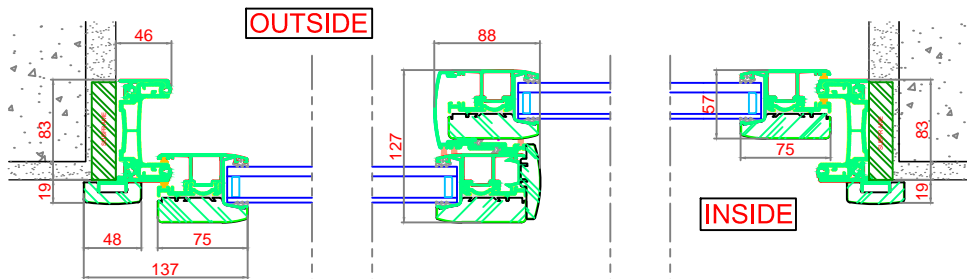

ELEVATION (NTS)

OUTSIDE

INSIDE

SECTION 'A'-'A'
VERTICAL SECTIONS

SECTION 'B'-'B'

HORIZONTAL SECTION IN PLAN

INSIDE

Description
2 SI Sliding

FINESTRE

STRATO

LEGNO + RESINA + ALLUMINIO

YES IMPORTED SOLUTIONS PVT. LTD.

12, Raghuvanshi Mills, S.B. Marg,
Lower Parel (West)

Mumbai - 400013

Tel: 022-24932310, Fax : 022-24932309